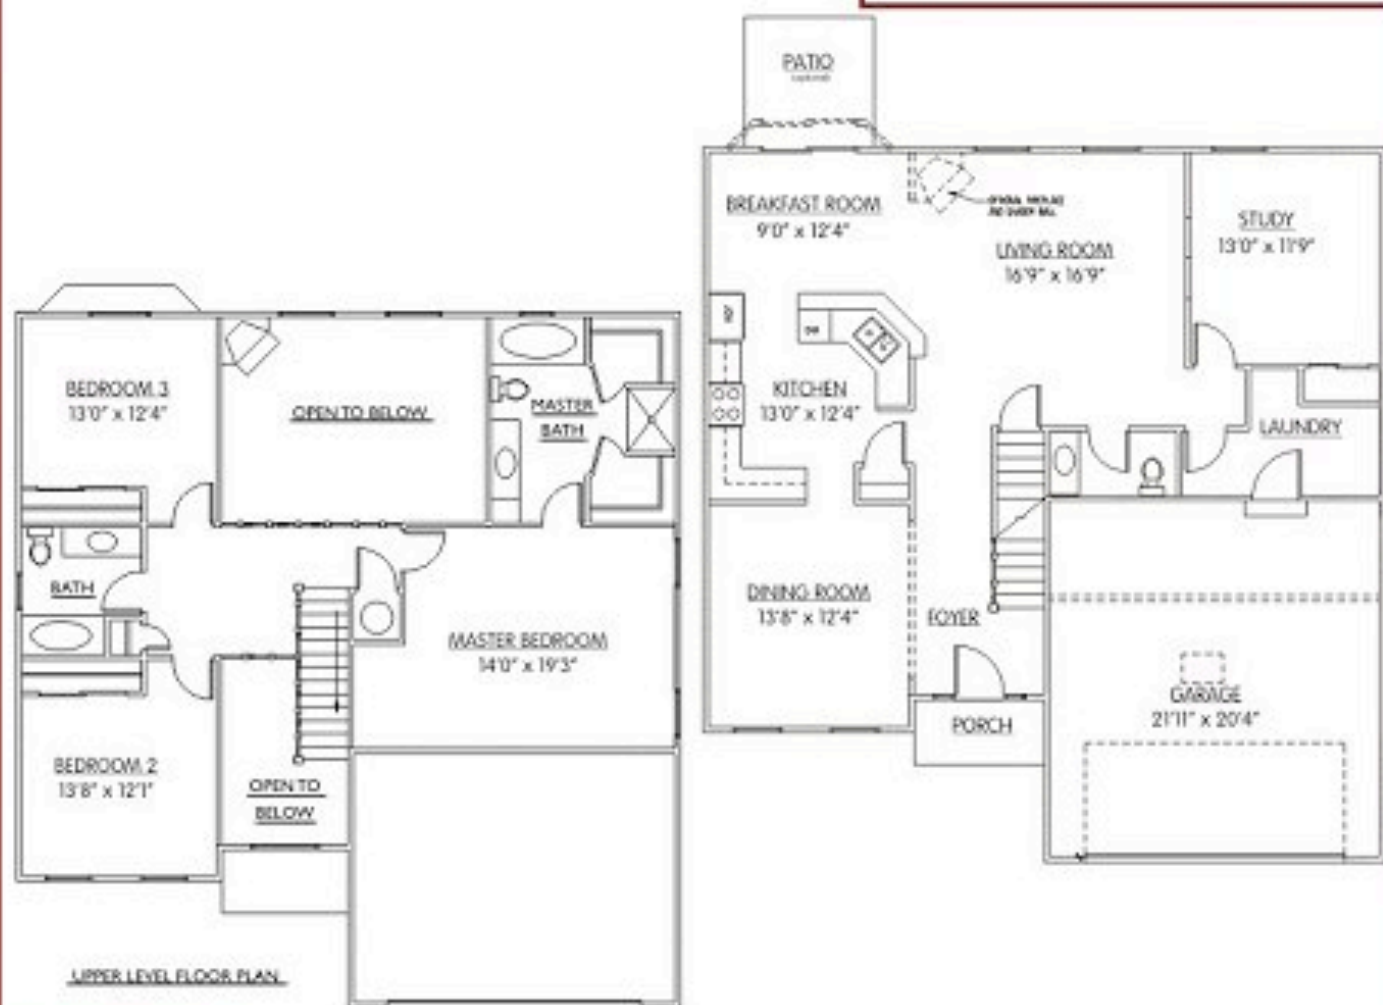

The Vermont

Classic Home Series

2 Story
3 Bedroom
2 1/2 Bath
2,252 Sq. Ft.

www.jlphomes.com

Tel: 618.939.4638

For sales information please contact JLP Homes at 618.939.4638 or visit our NEW HOME SHOWROOM located South of Waterloo, Illinois on Route 3.

The elevations shown on this brochure are an artist's conception and may vary slightly from actual construction. Cupolas, dormers, and other exterior detailing may be optional. Please BE SURE TO REVIEW ACTUAL BLUEPRINTS WITH CONSTRUCTION ADVISOR AT JLP HOMES.