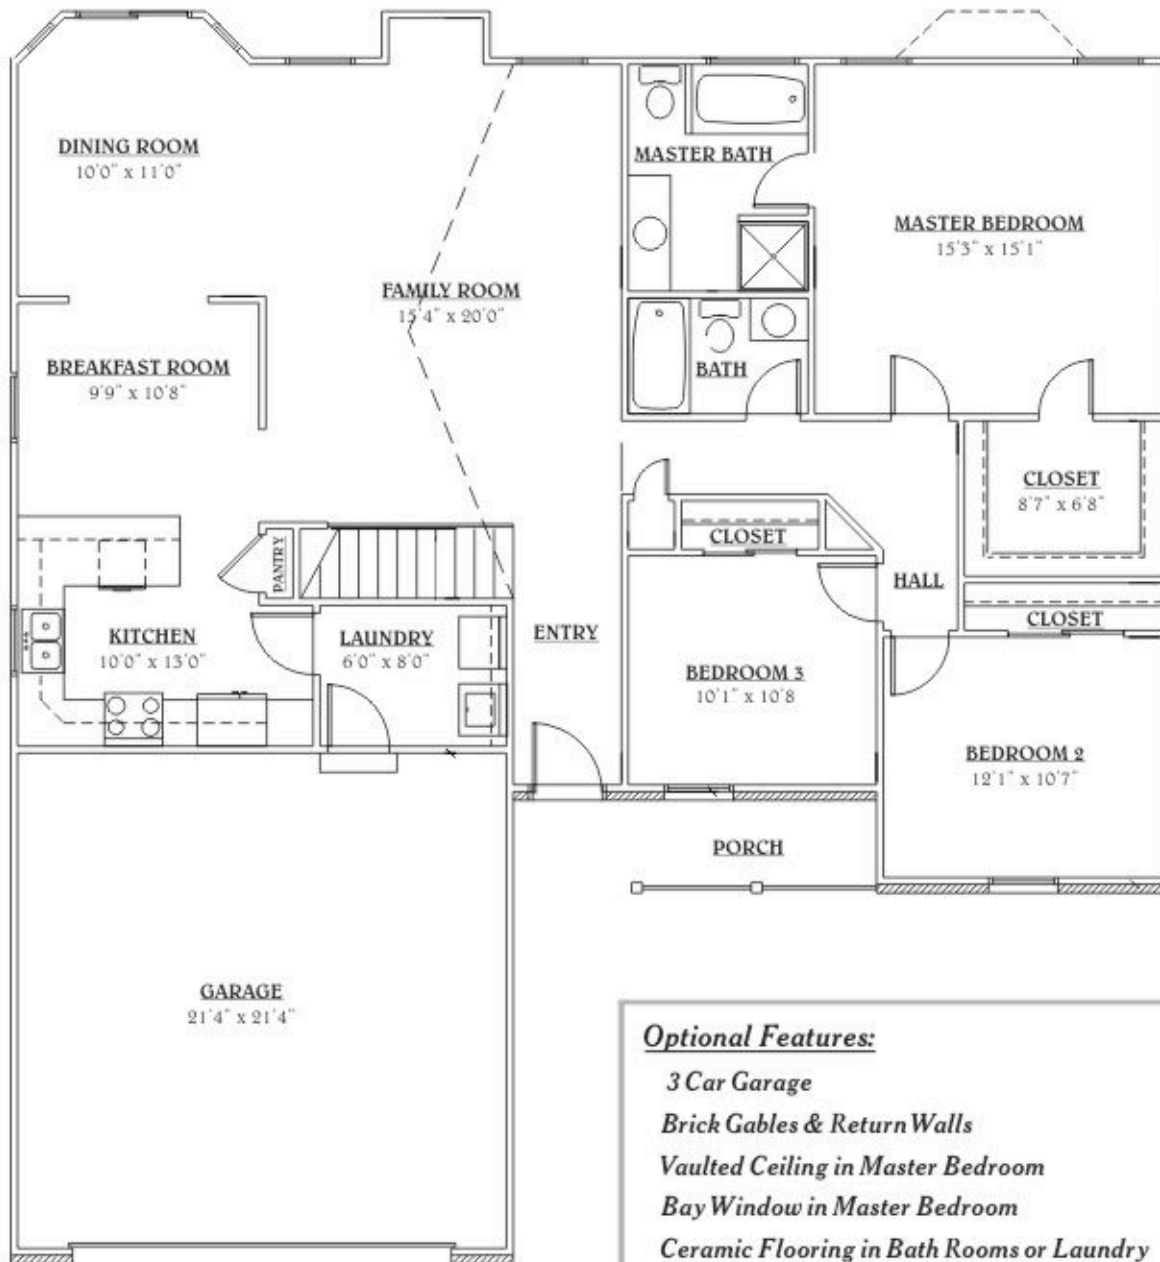

The Fairfax

Signature Home Series

Elevation A

Elevation B

Elevation C

JLP

HOMES

- Building Your Dreams!

www.jlphomes.com

Tel: 618.939.4638

The Fairfax

3 Bedroom, 2 Bath Ranch
1641 Square Feet

Optional Features:

- 3 Car Garage*
- Brick Gables & Return Walls*
- Vaulted Ceiling in Master Bedroom*
- Bay Window in Master Bedroom*
- Ceramic Flooring in Bath Rooms or Laundry*
- Ceramic Flooring in Kitchen, Breakfast, or Dining Rooms*
- Hardwood Flooring in Kitchen, Breakfast, or Dining Rooms*
- Vaulted Ceiling in Kitchen and Breakfast Rooms*
- Double Bowl Vanity in Master Bathroom*
- See Options Sheet for additional options*