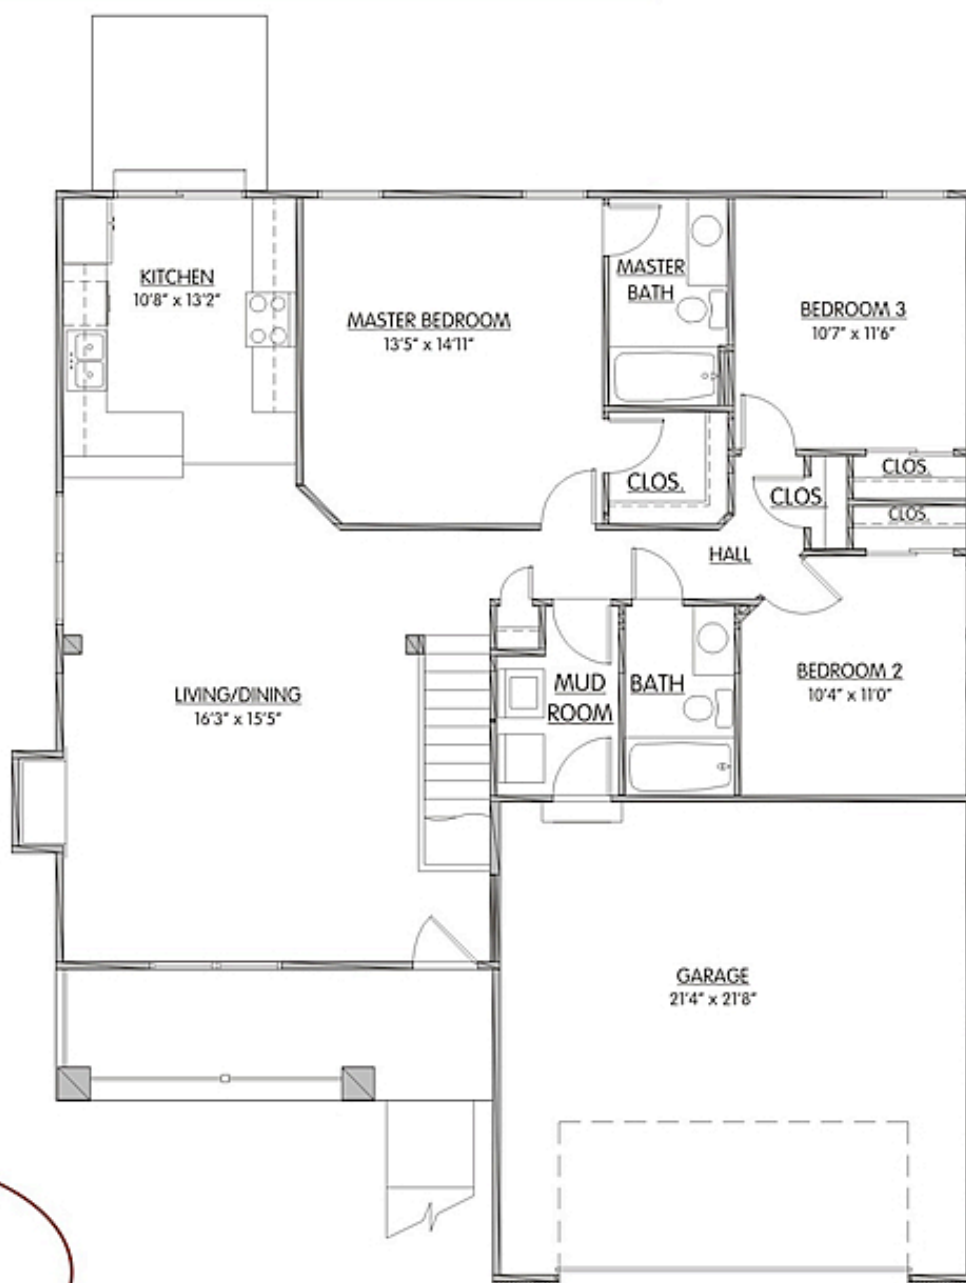

# The Concord

Ranch  
3 Bedroom  
2 Bath  
1,344 Sq. Ft.

**JLP**

**HOMES**

- Building Your Dreams!