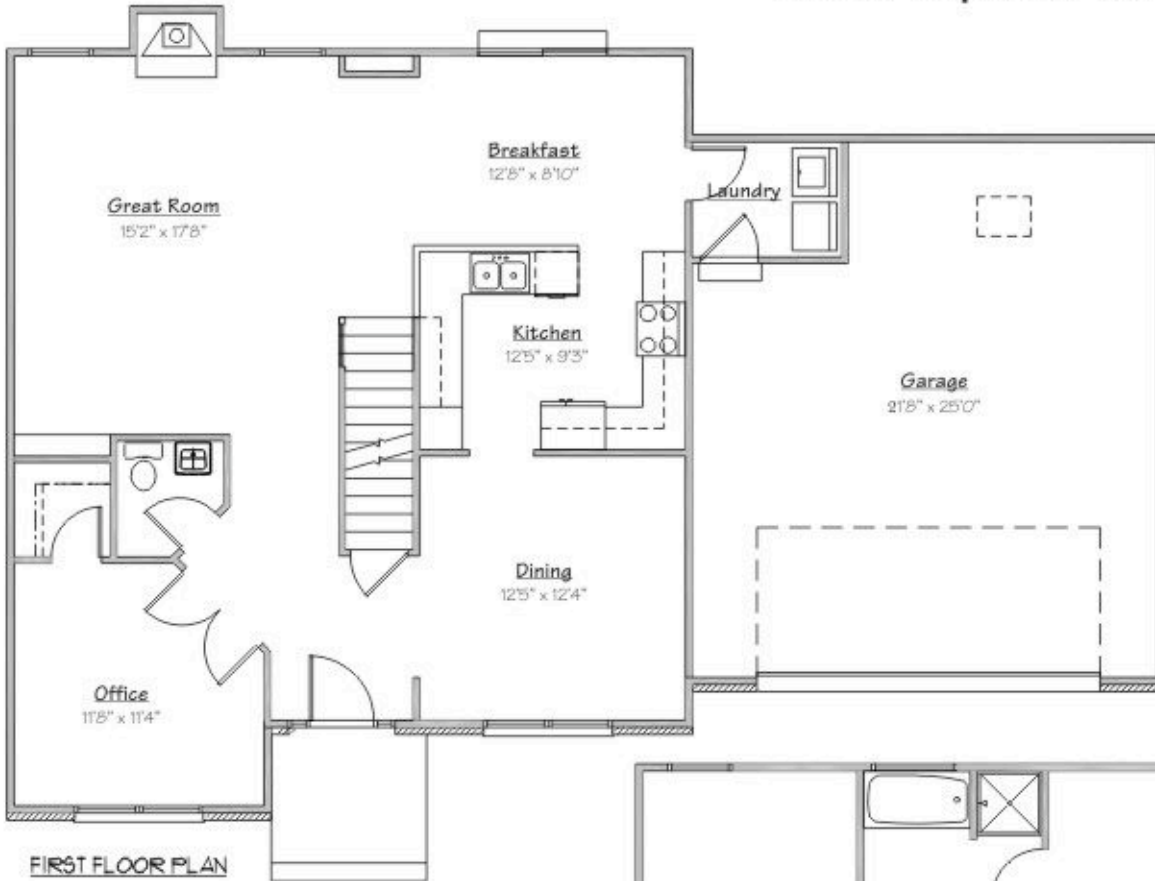

# The Colonial

*Signature Home Series*

Elevation A

Elevation B

Elevation C

[www.jlphomes.com](http://www.jlphomes.com)

**Tel: 618.939.4638**

**JLP**

# The Colonial

4 Bedroom, 2.5 Bath, 2 Story  
2218 Square Feet

**Optional Features:**

- 3 Car Garage*
- Vaulted Ceiling in Master Bedroom*
- Bay Window in Breakfast Room*
- Hardwood Flooring in Office*
- Ceramic Flooring in Kitchen & Breakfast*
- Whirlpool Tub in Master Bathroom*
- Double Bowl Vanity in Master Bathroom*
- See Options Sheet for additional options*