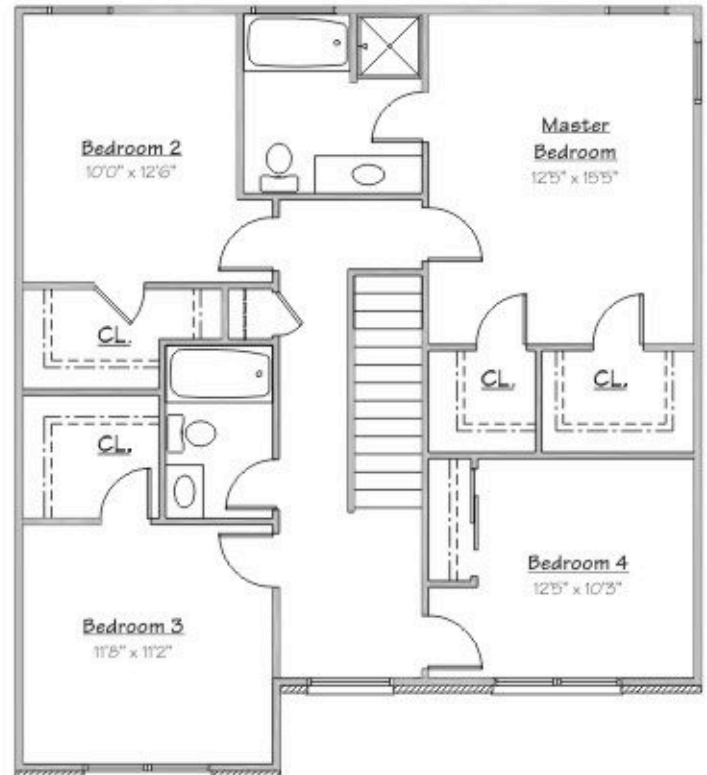

# The Colonial

*Signature Home Series*

Elevation A

Elevation B

Elevation C

[www.jlphomes.com](http://www.jlphomes.com)

**Tel: 618.939.4638**

**JLP**

# The Colonial

4 Bedroom, 2.5 Bath, 2 Story  
2218 Square Feet

**Optional Features:**

- 3 Car Garage*
- Vaulted Ceiling in Master Bedroom*
- Bay Window in Breakfast Room*
- Hardwood Flooring in Office*
- Ceramic Flooring in Kitchen & Breakfast*
- Whirlpool Tub in Master Bathroom*
- Double Bowl Vanity in Master Bathroom*
- See Options Sheet for additional options*