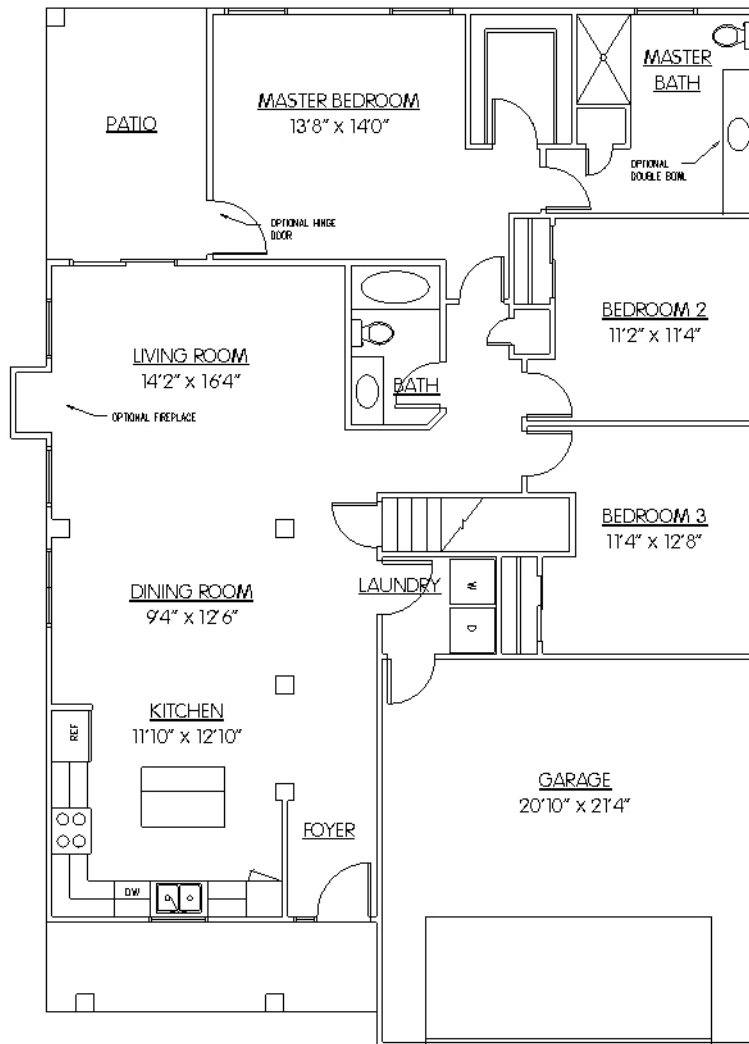

The Charleston

Classic Home Series

3 Bedroom
2 Bath
1,745 Sq. Ft.
Ranch

A

B

www.jlphomes.com

Tel: 618.939.4638

For sales information please contact JLP Homes at 618.939.4638 or visit our NEW HOME SHOWROOM located South of Waterloo, Illinois on Route 3.

The elevations shown on this brochure are an artist's conception and may vary slightly from actual construction. Cupolas, dormers, and other exterior detailing may be optional. Please BE SURE TO REVIEW ACTUAL BLUEPRINTS WITH CONSTRUCTION ADVISOR AT JLP HOMES.